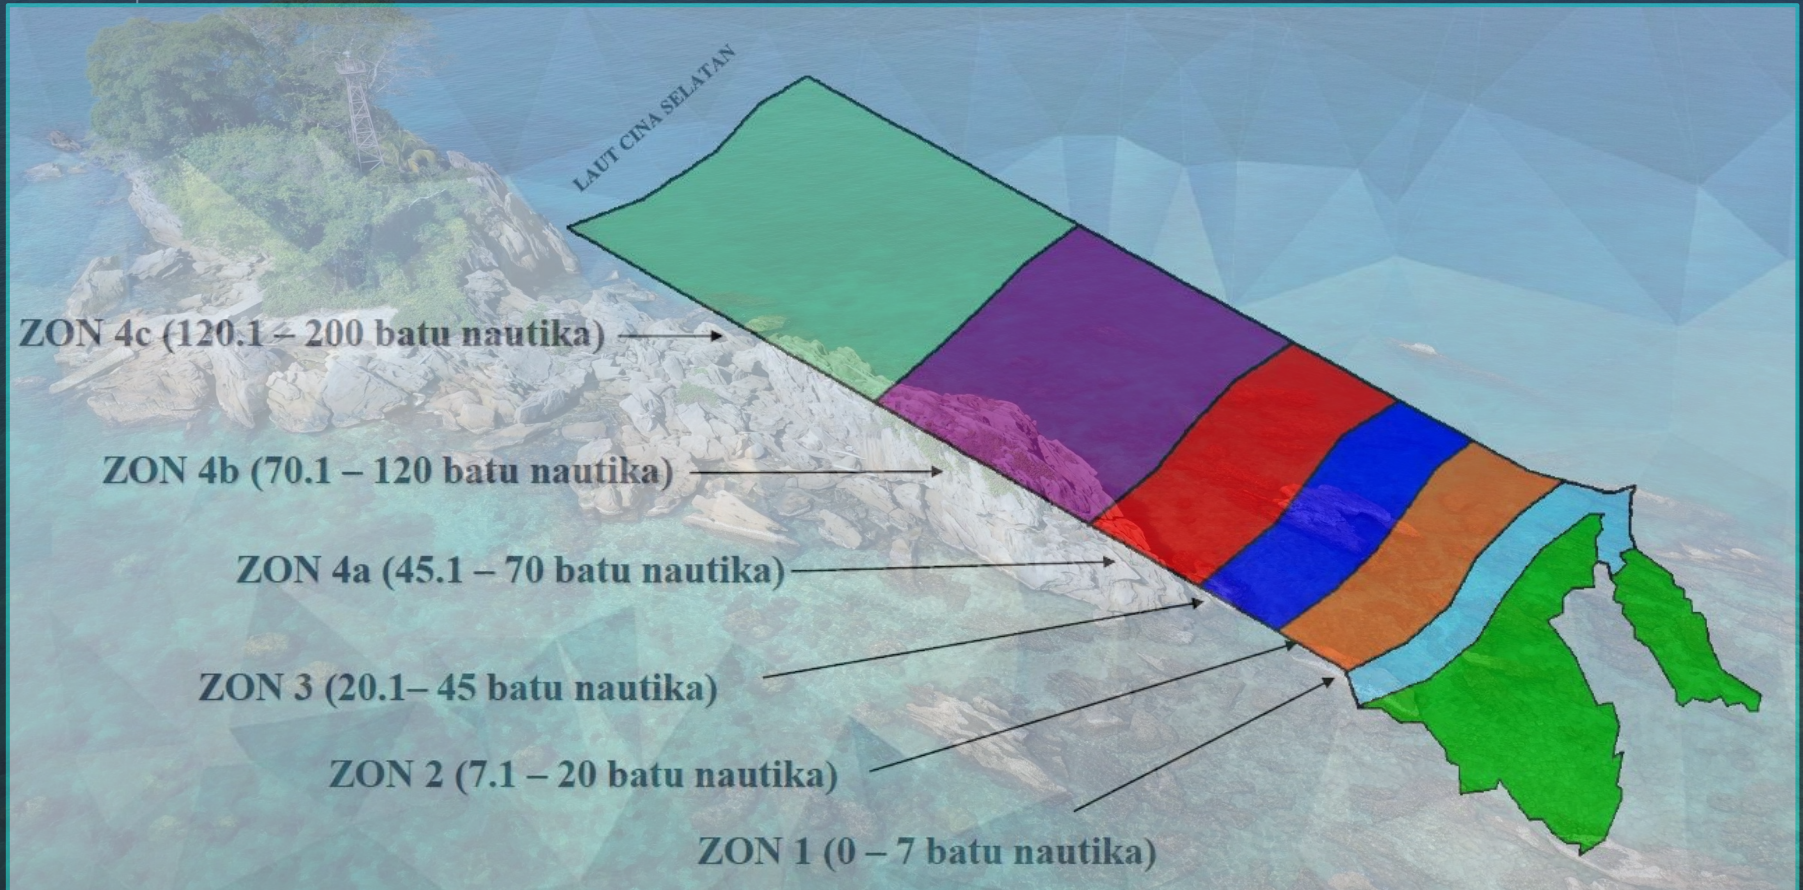

جابتن قرايكنن

DEPARTMENT OF FISHERIES

MINISTRY OF PRIMARY RESOURCES AND TOURISM | BRUNEI DARUSSALAM

Country Report: Fisheries Status in Brunei Darussalam

Fishing zone in Brunei Darussalam

Fisheries Management in Brunei Darussalam

	Zone 1	Zone 2	Zone 3	Zone 4a	Zone 4b	Zone 4c
Vessel		Vessel : ≤ 60 GT Wheel House Colour : Orange Engine : < 350 Hp	Vessel : 60.1 – 150 GT Wheel House Colour : Marine Blue Engine : 351 - 600 Hp	Vessel : 150.1 – 250 GT Wheel House Colour : Red Engine : > 600hp	Vessel : 250.1 – 500 GT Wheel House Colour : Purple Engine : > 600hp	Vessel : ≥500.1 GT Wheel House Colour : Celery Green Engine : > 600hp
Gear		<p>Trawler: </p> <ul style="list-style-type: none"> Code end mesh size not more than 51mm 	<p>Trawler: </p> <ul style="list-style-type: none"> Code end mesh size not more than 51mm 	<p>Purse seine: </p> <ul style="list-style-type: none"> Mesh size from the buoyancy line to a depth of 0.76m: ≥ 76.2 mm (3.0 inches) Mesh size from a depth of 0.76m to 240m: ≥ 35 mm (1.5 inches) ≤ 800m length 		
		<p>Purse seine: </p> <ul style="list-style-type: none"> Min mesh size: 30mm ≤ 400m length 	<p>Purse seine:</p> <ul style="list-style-type: none"> Min mesh size: 30mm ≤ 600m length 	<p>Longline: </p> <ul style="list-style-type: none"> ≤ 800 hooks ≤ 30km length 		
		<p>Longline:</p> <ul style="list-style-type: none"> ≤ 1000 hooks ≤ 2km length 	<p>Longline:</p> <ul style="list-style-type: none"> ≤ 2000 hooks ≤ 4km length 			
		<p>Traps</p> <p>≤ 40 traps</p>	<p>Traps</p> <p>≤ 80 traps</p>			
		<p>Handline</p> <p>≥ 12 handlines</p>	<p>Handline</p> <p>≥ 12 handlines</p>			

Total Commercial Landing 2021

Capture Fisheries 15,296MT

Annual MEY 21,300MT

Gears	Catch (MT)		
	Zone 2	Zone 3	Zone 4
Trawlers	1153.055	310.7265	0
Purse Seine	183.274	0	1452.275
Long Line	8.618	6.995	0

Total Annual Catch