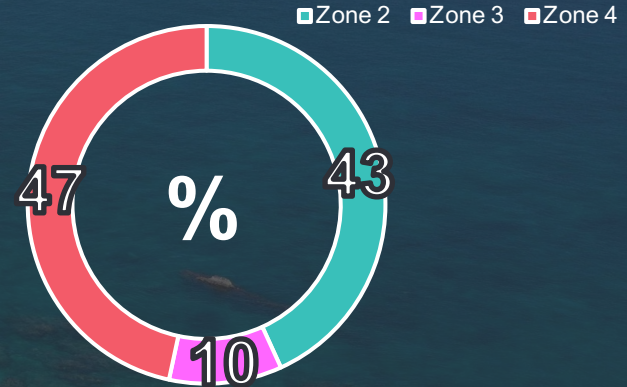

Total Commercial Landing 2021

Capture Fisheries 15,296MT

Annual MEY 21,300MT

Gears	Catch (MT)		
	Zone 2	Zone 3	Zone 4
Trawlers	1153.055	310.7265	0
Purse Seine	183.274	0	1452.275
Long Line	8.618	6.995	0