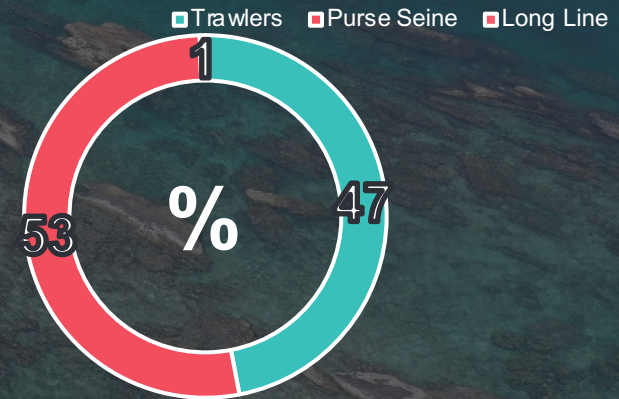

	Zone 1	Zone 2	Zone 3	Zone 4a	Zone 4b	Zone 4c
Vessel		Vessel : ≤ 60 GT Wheel House Colour : Orange Engine : < 350 Hp	Vessel : 60.1 – 150 GT Wheel House Colour : Marine Blue Engine : 351 - 600 Hp	Vessel : 150.1 – 250 GT Wheel House Colour : Red Engine : > 600hp	Vessel : 250.1 – 500 GT Wheel House Colour : Purple Engine : > 600hp	Vessel : ≥500.1 GT Wheel House Colour : Celery Green Engine : > 600hp
Gear		<p>Trawler: </p> <ul style="list-style-type: none"> Code end mesh size not more than 51mm 	<p>Trawler: </p> <ul style="list-style-type: none"> Code end mesh size not more than 51mm 	<p>Purse seine: </p> <ul style="list-style-type: none"> Mesh size from the buoyancy line to a depth of 0.76m: ≥ 76.2 mm (3.0 inches) Mesh size from a depth of 0.76m to 240m: ≥ 35 mm (1.5 inches) ≤ 800m length 		
		<p>Purse seine: </p> <ul style="list-style-type: none"> Min mesh size: 30mm ≤ 400m length 	<p>Purse seine:</p> <ul style="list-style-type: none"> Min mesh size: 30mm ≤ 600m length 	<p>Longline: </p> <ul style="list-style-type: none"> ≤ 800 hooks ≤ 30km length 		
		<p>Longline:</p> <ul style="list-style-type: none"> ≤ 1000 hooks ≤ 2km length 	<p>Longline:</p> <ul style="list-style-type: none"> ≤ 2000 hooks ≤ 4km length 			
		<p>Traps</p> <p>≤ 40 traps</p>	<p>Traps</p> <p>≤ 80 traps</p>			
		<p>Handline</p> <p>≥ 12 handlines</p>	<p>Handline</p> <p>≥ 12 handlines</p>			

Total Commercial Landing 2021

Capture Fisheries 15,296MT

Annual MEY 21,300MT

Gears	Catch (MT)		
	Zone 2	Zone 3	Zone 4
Trawlers	1153.055	310.7265	0
Purse Seine	183.274	0	1452.275
Long Line	8.618	6.995	0

Total Annual Catch