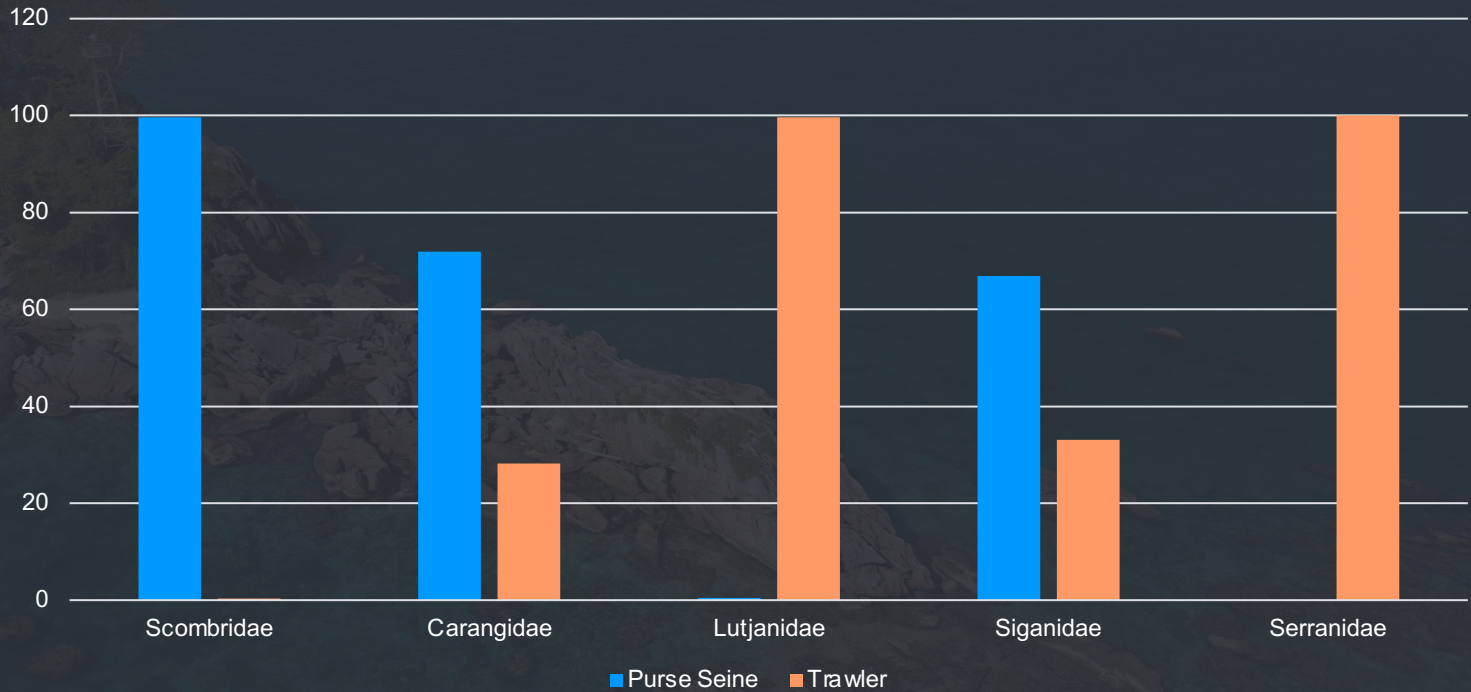

	Zone 1	Zone 2	Zone 3	Zone 4a	Zone 4b	Zone 4c
Vessel		Vessel : ≤ 60 GT Wheel House Colour : Orange Engine : < 350 Hp	Vessel : 60.1 – 150 GT Wheel House Colour : Marine Blue Engine : 351 - 600 Hp	Vessel : 150.1 – 250 GT Wheel House Colour : Red Engine : > 600hp	Vessel : 250.1 – 500 GT Wheel House Colour : Purple Engine : > 600hp	Vessel : ≥500.1 GT Wheel House Colour : Celery Green Engine : > 600hp
Gear		<p>Trawler: </p> <ul style="list-style-type: none"> Code end mesh size not more than 51mm 	<p>Trawler: </p> <ul style="list-style-type: none"> Code end mesh size not more than 51mm 	<p>Purse seine: </p> <ul style="list-style-type: none"> Mesh size from the buoyancy line to a depth of 0.76m: ≥ 76.2 mm (3.0 inches) Mesh size from a depth of 0.76m to 240m: ≥ 35 mm (1.5 inches) ≤ 800m length 		
		<p>Purse seine: </p> <ul style="list-style-type: none"> Min mesh size: 30mm ≤ 400m length 	<p>Purse seine:</p> <ul style="list-style-type: none"> Min mesh size: 30mm ≤ 600m length 	<p>Longline: </p> <ul style="list-style-type: none"> ≤ 800 hooks ≤ 30km length 		
		<p>Longline:</p> <ul style="list-style-type: none"> ≤ 1000 hooks ≤ 2km length 	<p>Longline:</p> <ul style="list-style-type: none"> ≤ 2000 hooks ≤ 4km length 			
		<p>Traps</p> <p>≤ 40 traps</p>	<p>Traps</p> <p>≤ 80 traps</p>			
		<p>Handline</p> <p>≥ 12 handlines</p>	<p>Handline</p> <p>≥ 12 handlines</p>			

Total Commercial Landing 2021

Capture Fisheries 15,296MT

Annual MEY 21,300MT

Gears	Catch (MT)		
	Zone 2	Zone 3	Zone 4
Trawlers	1153.055	310.7265	0
Purse Seine	183.274	0	1452.275
Long Line	8.618	6.995	0

Total Annual Catch

Catch Composition

	Scombridae	Carangidae	Lutjanidae	Siganidae	Serranidae
Purse Seine	7742581	661471	182	448	0
Trawler	23272	258983	45032	222	16796
Total	7765853	920454	45214	670	16796

Fish Larvae Specimen Collection and Identification Activities in Brunei Darussalam (2007 – 2011)